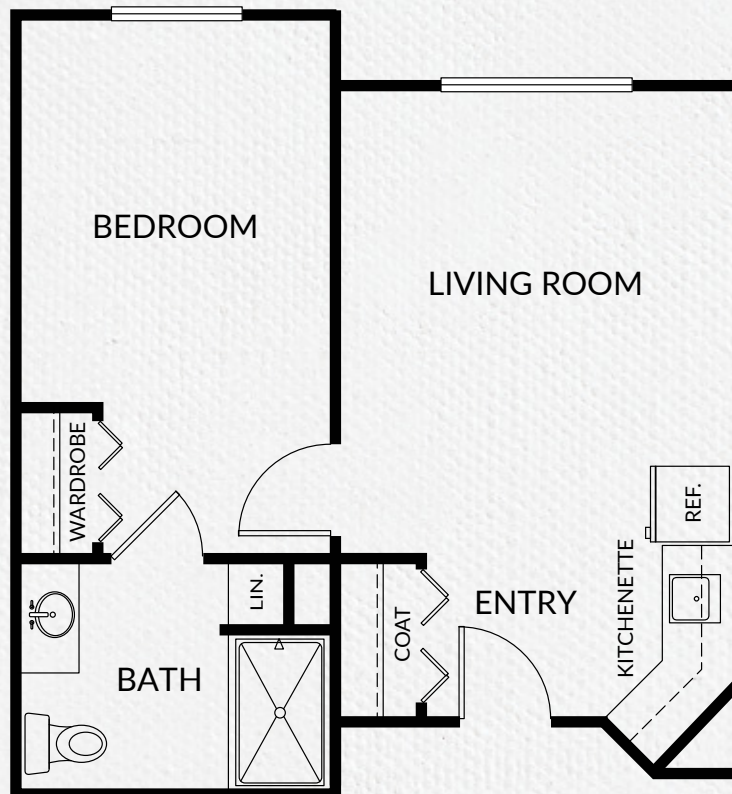

Montage Creek

SENIOR LIVING  
by generations

## ONE BEDROOM

480 SQ.FT.