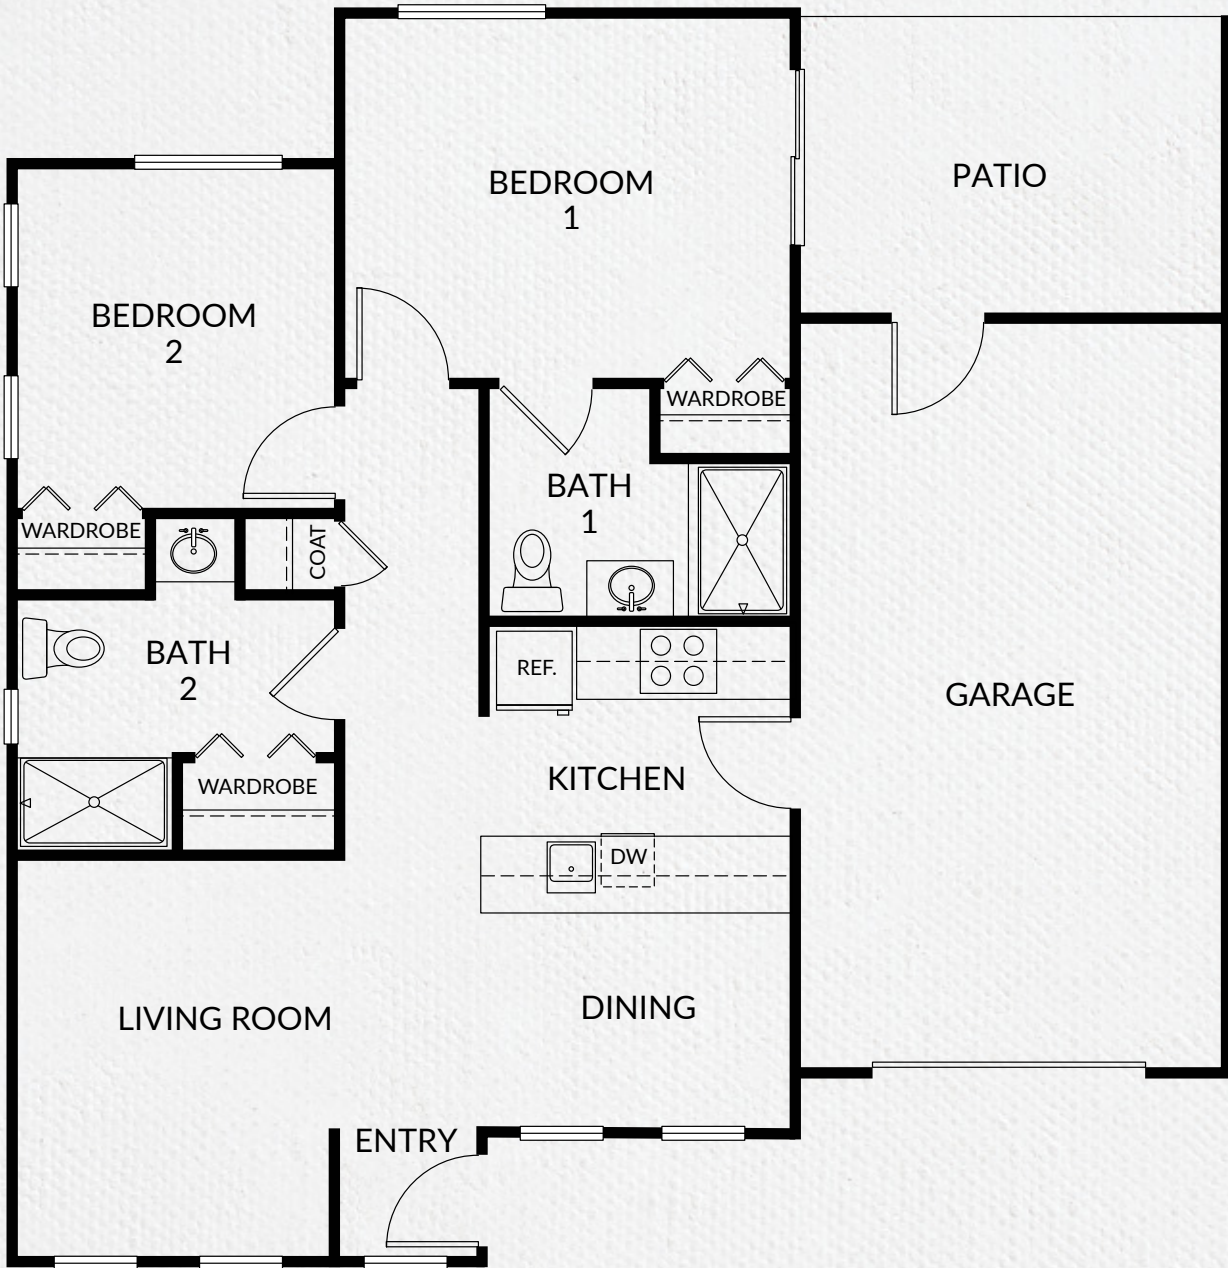

Montage Creek

SENIOR LIVING
by generations

TWO BEDROOM COTTAGE

1,266 SQ.FT.