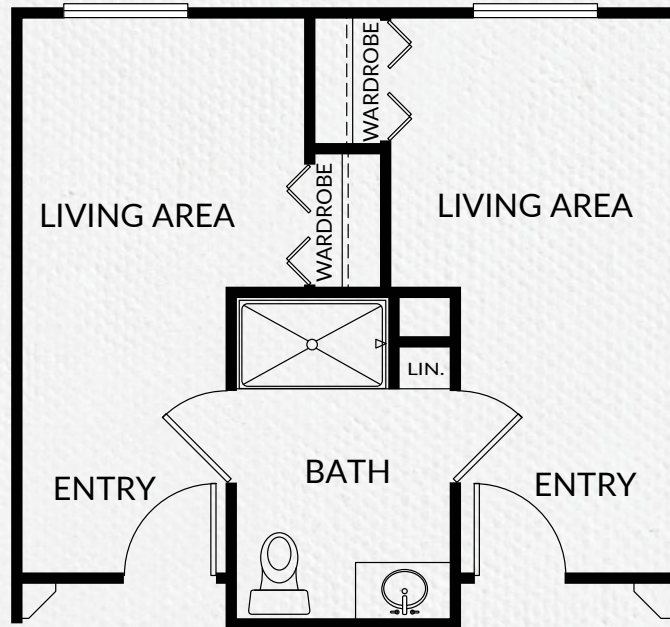

Montage Creek

SENIOR LIVING
by generations

SEMI-PRIVATE SUITE
400 SQ.FT.