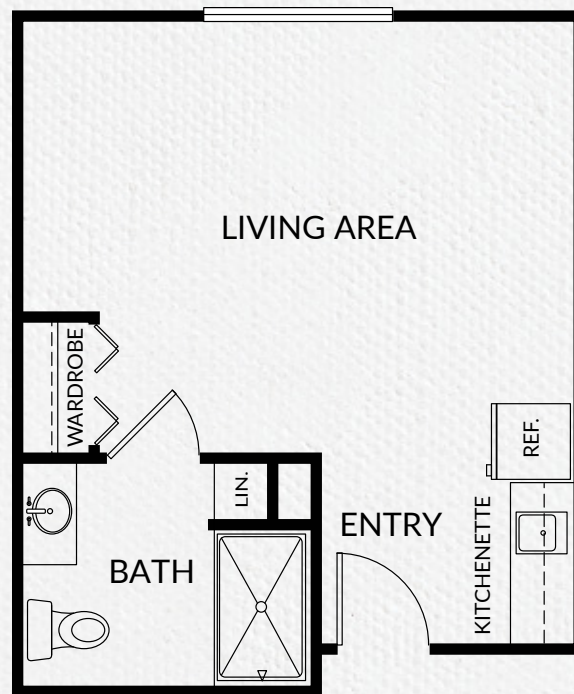

Montage Creek

SENIOR LIVING
by generations

STUDIO A
400 SQ.FT.